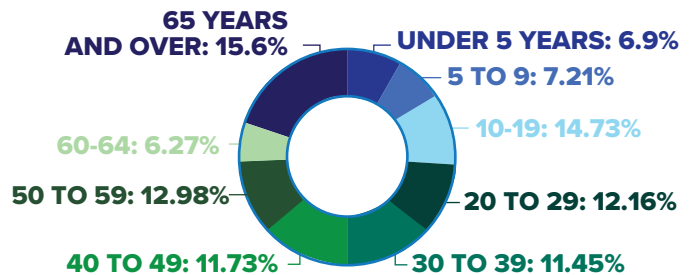

DIVERSITY

WHITE: 85.9%

BLACK: 8.1%

ASIAN: 0.36%

AMERICAN INDIAN: 0.15%

HOME TO OVER
21
INTERNATIONAL
COMPANIES
IN THE REGION

AGE DIVERSITY

Carter Hendricks, Executive Director