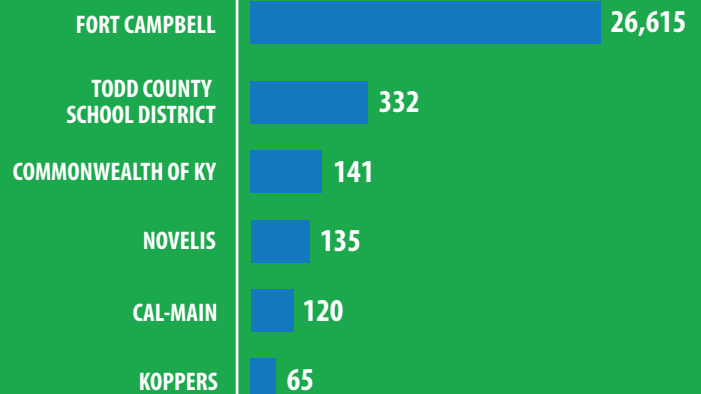

COMMUNITY LIVABILITY

TODD COUNTY, KENTUCKY

WORKFORCE

8,000+  **INDUSTRY/MANUFACTURING EMPLOYEES**

4,700 **AGRI-BUSINESS EMPLOYEES** 

61 **MANUFACTURING BUSINESSES**  **IN SOUTH WESTERN KY**

500 **MINERS WITH RETOOLING SKILLS** 

POPULATION 12,294
463,000+ WITHIN A 40 MILE RADIUS

TOP MAJOR EMPLOYERS

200 UNIVERSITIES AND COLLEGES WITHIN 200 MILES

COMMUNITY LIVABILITY

TODD COUNTY, KENTUCKY

OUTDOOR ACTIVITIES

Todd County has over 367 square miles of outdoor space. Experience the outdoor areas that includes water adventures like Lake Malone where you can swim, fish, and camp, and an abundance of trail areas that have unique cliffs & topography like Pilot Rock which is the highest summit within 50 miles.

AGRICULTURE IS THE HEART OF TODD COUNTY

 **603 Farms**
WITH OVER
81,000 
ACRES IN FARM LAND

1
IN KY EGG
PRODUCTION

TOP 10
IN PRODUCTION
OF GRAIN

CITIES IN TODD COUNTY: ELKTON | TRENTON | GUTHRIE

 WITHIN 1 HOUR OF NASHVILLE
INTERNATIONAL AIRPORT